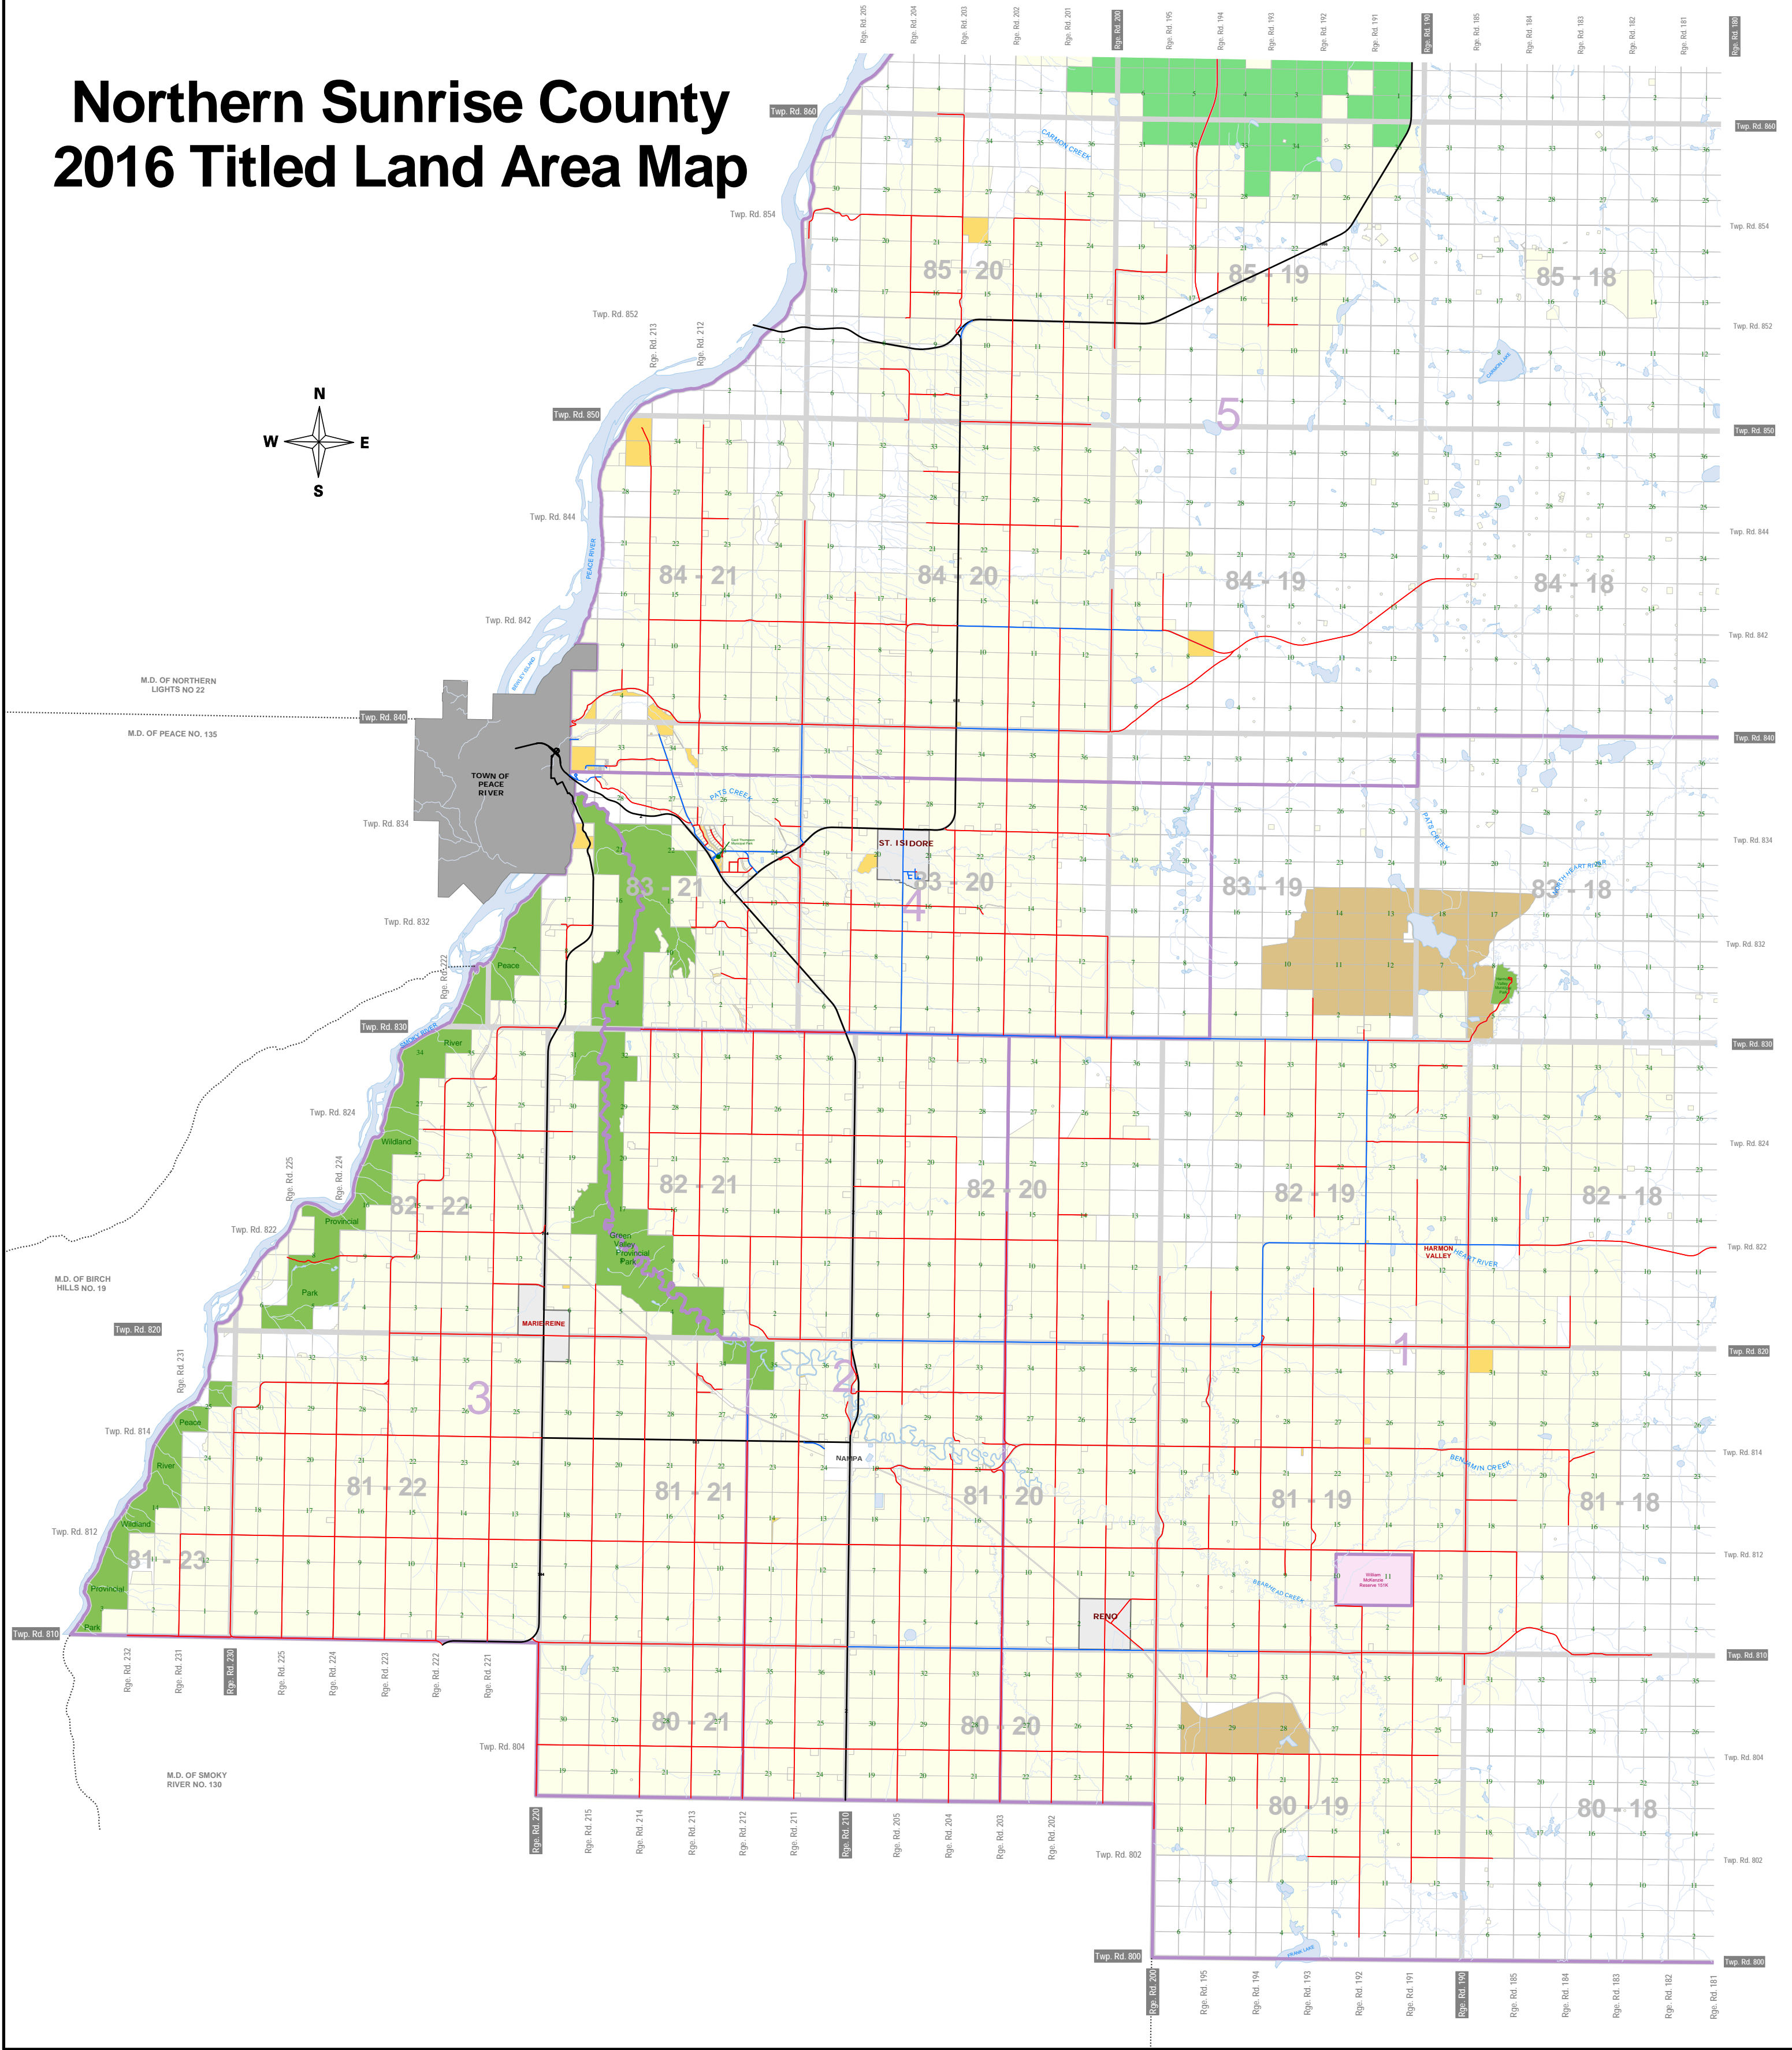

Northern Sunrise County 2016 Titled Land Area Map

Legend		
A	HAMLET	HYDRO AREA
A	PLACE	HYDRO LINES
A	TOWN	INDIAN RESERVES
A	VILLAGE	PARKS
	HAMLET BOUNDARIES	HARMON VALLEY PARK
	TOWN	MUNICIPAL PROPERTIES
	ELECTORAL DISTRICTS	TITLED PROPERTIES
		TOWNSHIP GRID
		SECTION GRID

**NORTHERN SUNRISE
COUNTY**